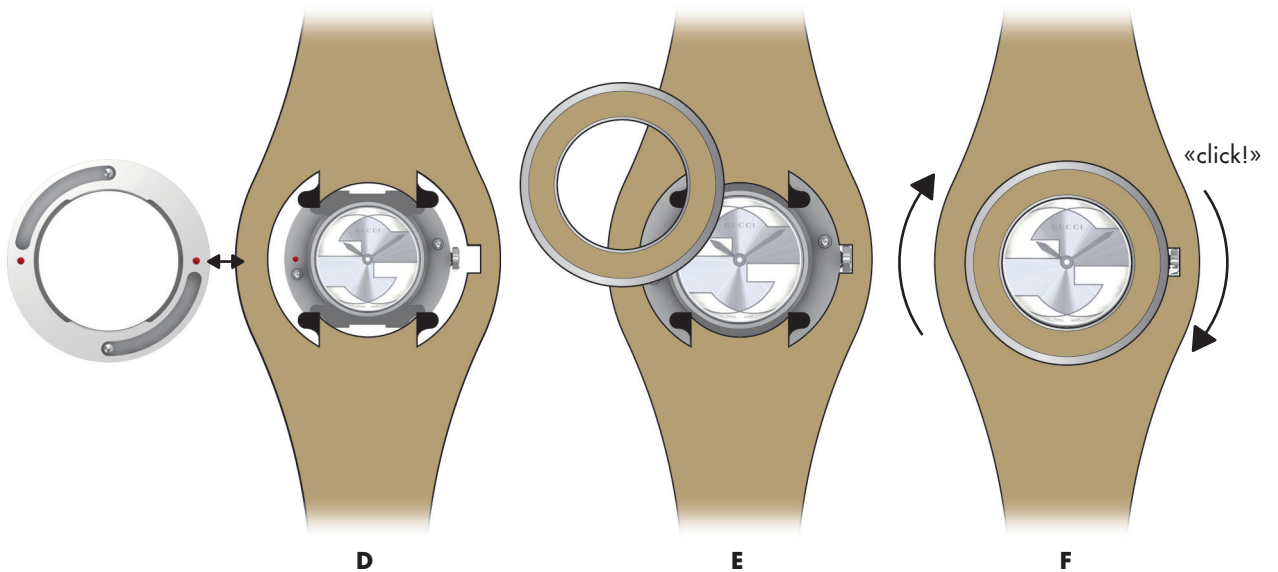

GUCCI

INTERCHANGEABLE SYSTEM U-PLAY

1. Unscrew the bezel and remove the 2 bracelet elements as shown on the following images A, B and C.

2. Start by inserting the new bracelet and ensure the right position of the inserts.

3. Finally place the bezel aside as shown on the following image D. Match the red dots of the bezel and the case, return the bezel on the case (image E) and screw of a quarter.

You must hear a «click» to be sure the bezel is at the right position.

Not suitable for children under 36 months of age.

GUCCI

INTERCHANGEABLE SYSTEM U-PLAY BANDEAU

1. Unscrew and remove the bezel then push the case in order to remove the bracelet as shown on the following images A, B and C.

2. Start by inserting the new bracelet in the case and ensure the right position of the inserts.

3. Finally place the bezel aside as shown on the following image D. Match the red dots of the bezel and the case, return the bezel on the case (image E) and screw of a quarter.
You must hear a «click» to be sure the bezel is at the right position.