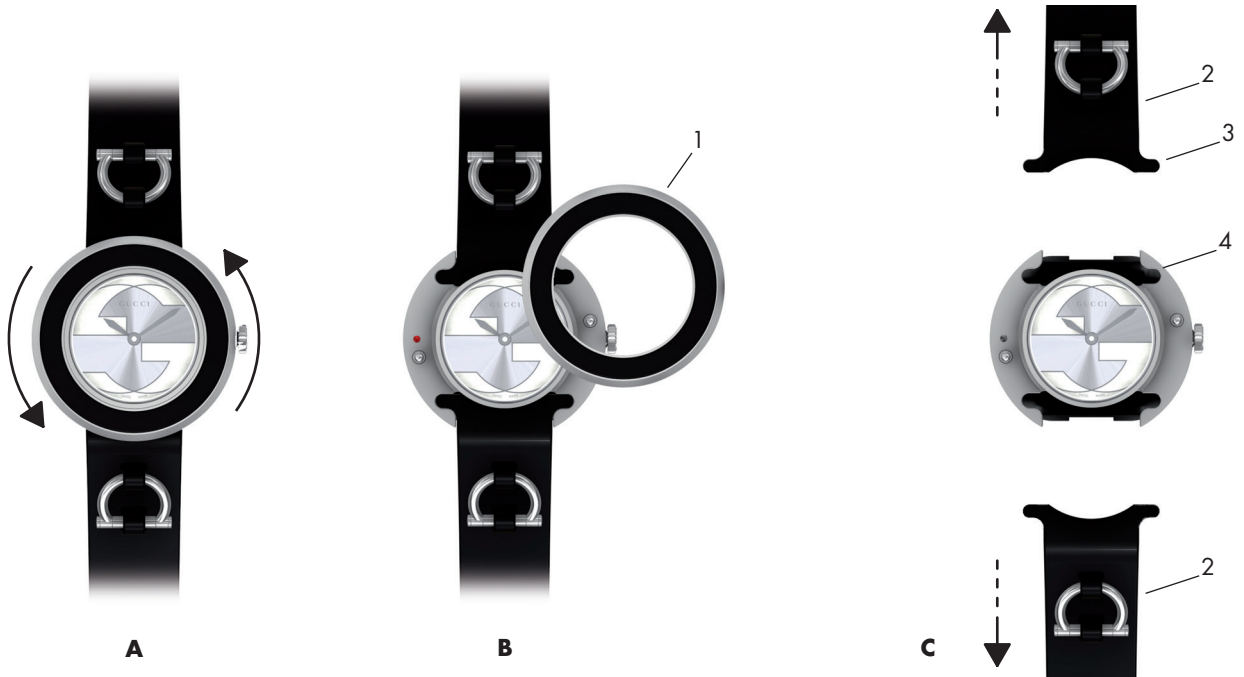

GUCCI

INTERCHANGEABLE SYSTEM U-PLAY

1. Unscrew the bezel and remove the 2 bracelet elements as shown on the following images A, B and C.

2. Start by inserting the new bracelet and ensure the right position of the inserts.

3. Finally place the bezel aside as shown on the following image D. Match the red dots of the bezel and the case, return the bezel on the case (image E) and screw of a quarter.

You must hear a «click» to be sure the bezel is at the right position.

Not suitable for children under 36 months of age.

GUCCI

INTERCHANGEABLE SYSTEM U-PLAY BANDEAU

1. Unscrew and remove the bezel then push the case in order to remove the bracelet as shown on the following images A, B and C.

2. Start by inserting the new bracelet in the case and ensure the right position of the inserts.

3. Finally place the bezel aside as shown on the following image D. Match the red dots of the bezel and the case, return the bezel on the case (image E) and screw of a quarter.
You must hear a «click» to be sure the bezel is at the right position.