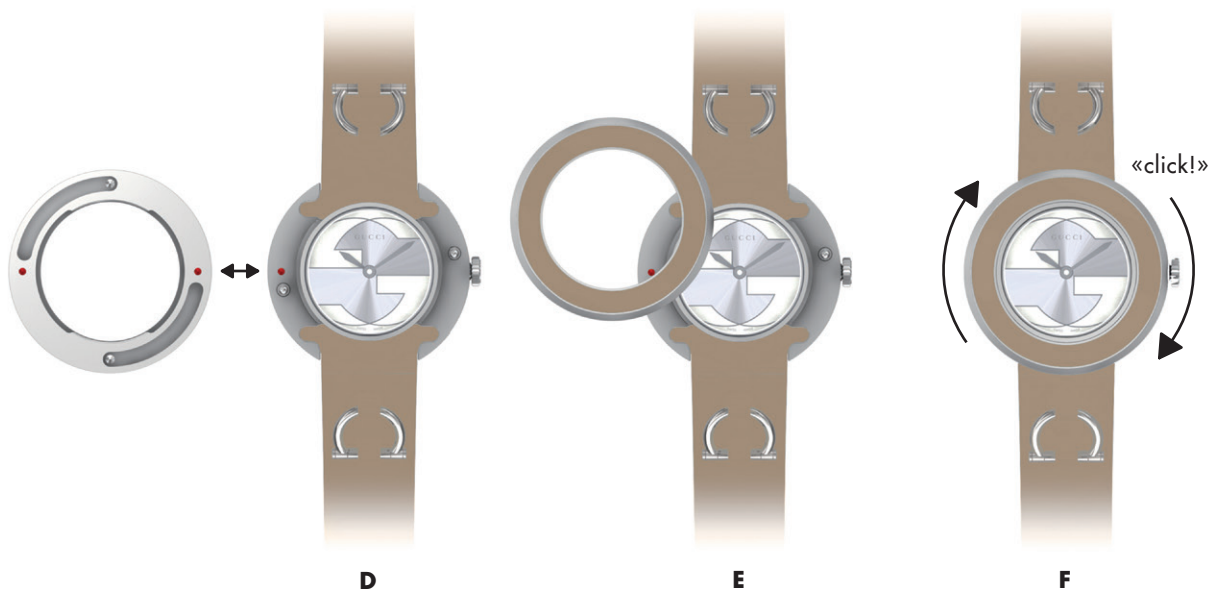

GUCCI

INTERCHANGEABLE SYSTEM U-PLAY

1. Unscrew the bezel and remove the 2 bracelet elements as shown on the following images A, B and C.

2. Start by inserting the new bracelet and ensure the right position of the inserts.

3. Finally place the bezel aside as shown on the following image D. Match the red dots of the bezel and the case, return the bezel on the case (image E) and screw of a quarter.

You must hear a «click» to be sure the bezel is at the right position.

Not suitable for children under 36 months of age.

GUCCI

INTERCHANGEABLE SYSTEM U-PLAY BANDEAU

1. Unscrew and remove the bezel then push the case in order to remove the bracelet as shown on the following images A, B and C.

2. Start by inserting the new bracelet in the case and ensure the right position of the inserts.

3. Finally place the bezel aside as shown on the following image D. Match the red dots of the bezel and the case, return the bezel on the case (image E) and screw of a quarter.
You must hear a «click» to be sure the bezel is at the right position.