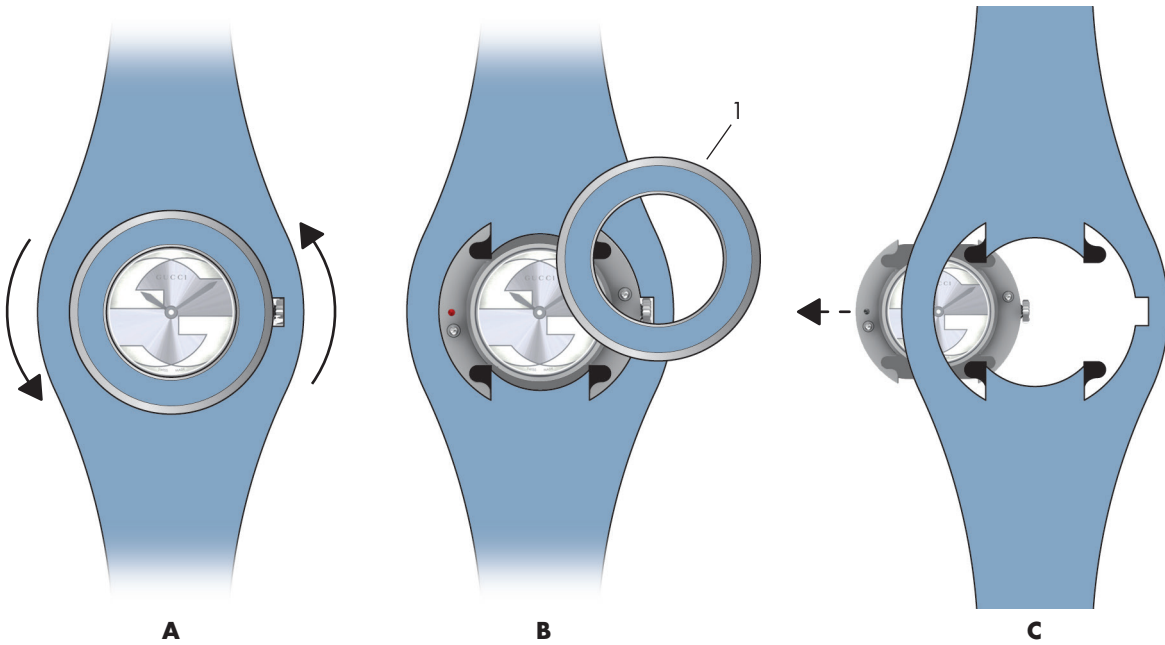

GUCCI

INTERCHANGEABLE SYSTEM U-PLAY

1. Unscrew the bezel and remove the 2 bracelet elements as shown on the following images A, B and C.

2. Start by inserting the new bracelet and ensure the right position of the inserts.

3. Finally place the bezel aside as shown on the following image D. Match the red dots of the bezel and the case, return the bezel on the case (image E) and screw of a quarter.

You must hear a «click» to be sure the bezel is at the right position.

Not suitable for children under 36 months of age.

GUCCI

INTERCHANGEABLE SYSTEM U-PLAY BANDEAU

1. Unscrew and remove the bezel then push the case in order to remove the bracelet as shown on the following images A, B and C.

2. Start by inserting the new bracelet in the case and ensure the right position of the inserts.

3. Finally place the bezel aside as shown on the following image D. Match the red dots of the bezel and the case, return the bezel on the case (image E) and screw of a quarter.
You must hear a «click» to be sure the bezel is at the right position.